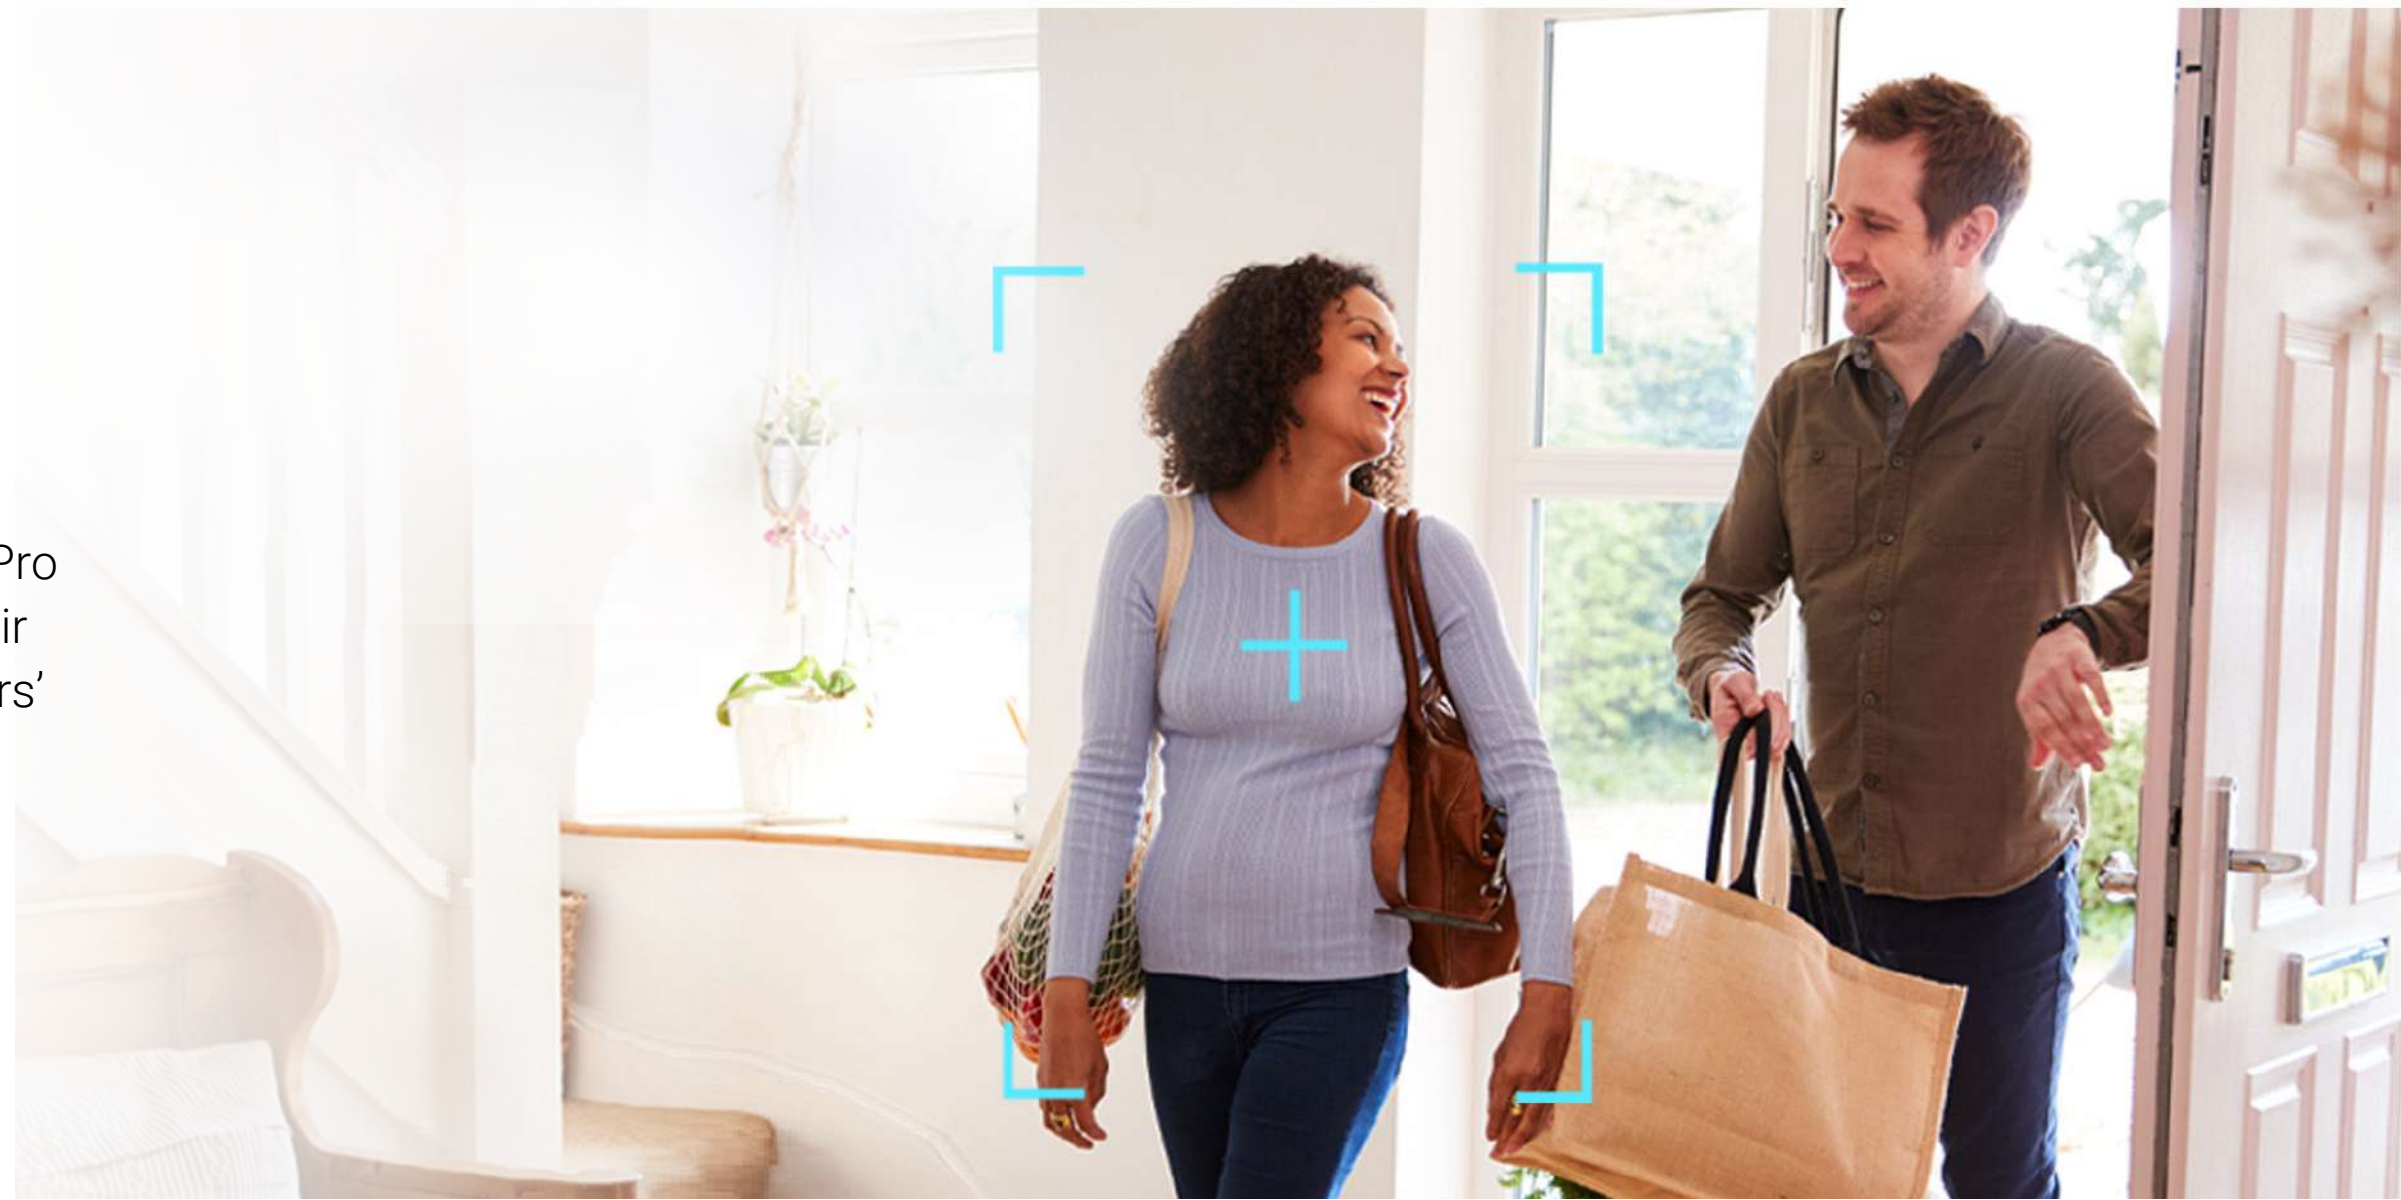

## Get the notifications that matter

---

A lot of activities go on inside your home. Don't want to get alerted repeatedly when your curtains flutter in the wind? The H6c Pro is smart enough to identify human activities in particular. You can choose to get alerted only when somebody is detected on camera.

## Auto-tracking keeps you informed

---

Powered by advanced human motion detection, the H6c Pro swiftly locks onto people's behaviors, rotating to track their ongoing activities. Be it your parents' steps or your toddlers' playful moves, this camera ensures no lively scene goes unnoticed.

## Connect to your loved ones

Stay connected with your families is of great significance. No worries if your baby cries, this smart camera keeps you informed. What's more, a simple tap on the camera is all it takes when your elderly parents need to reach out to you, which is the simplest way to start a video call.