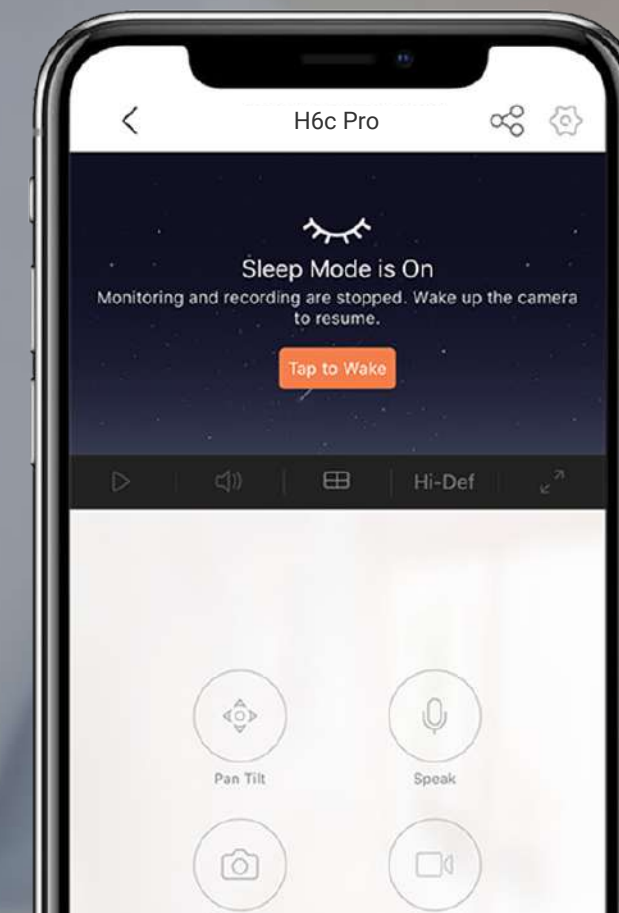

TLS

Data Transmission
Encryption

AES-128

Data Encryption