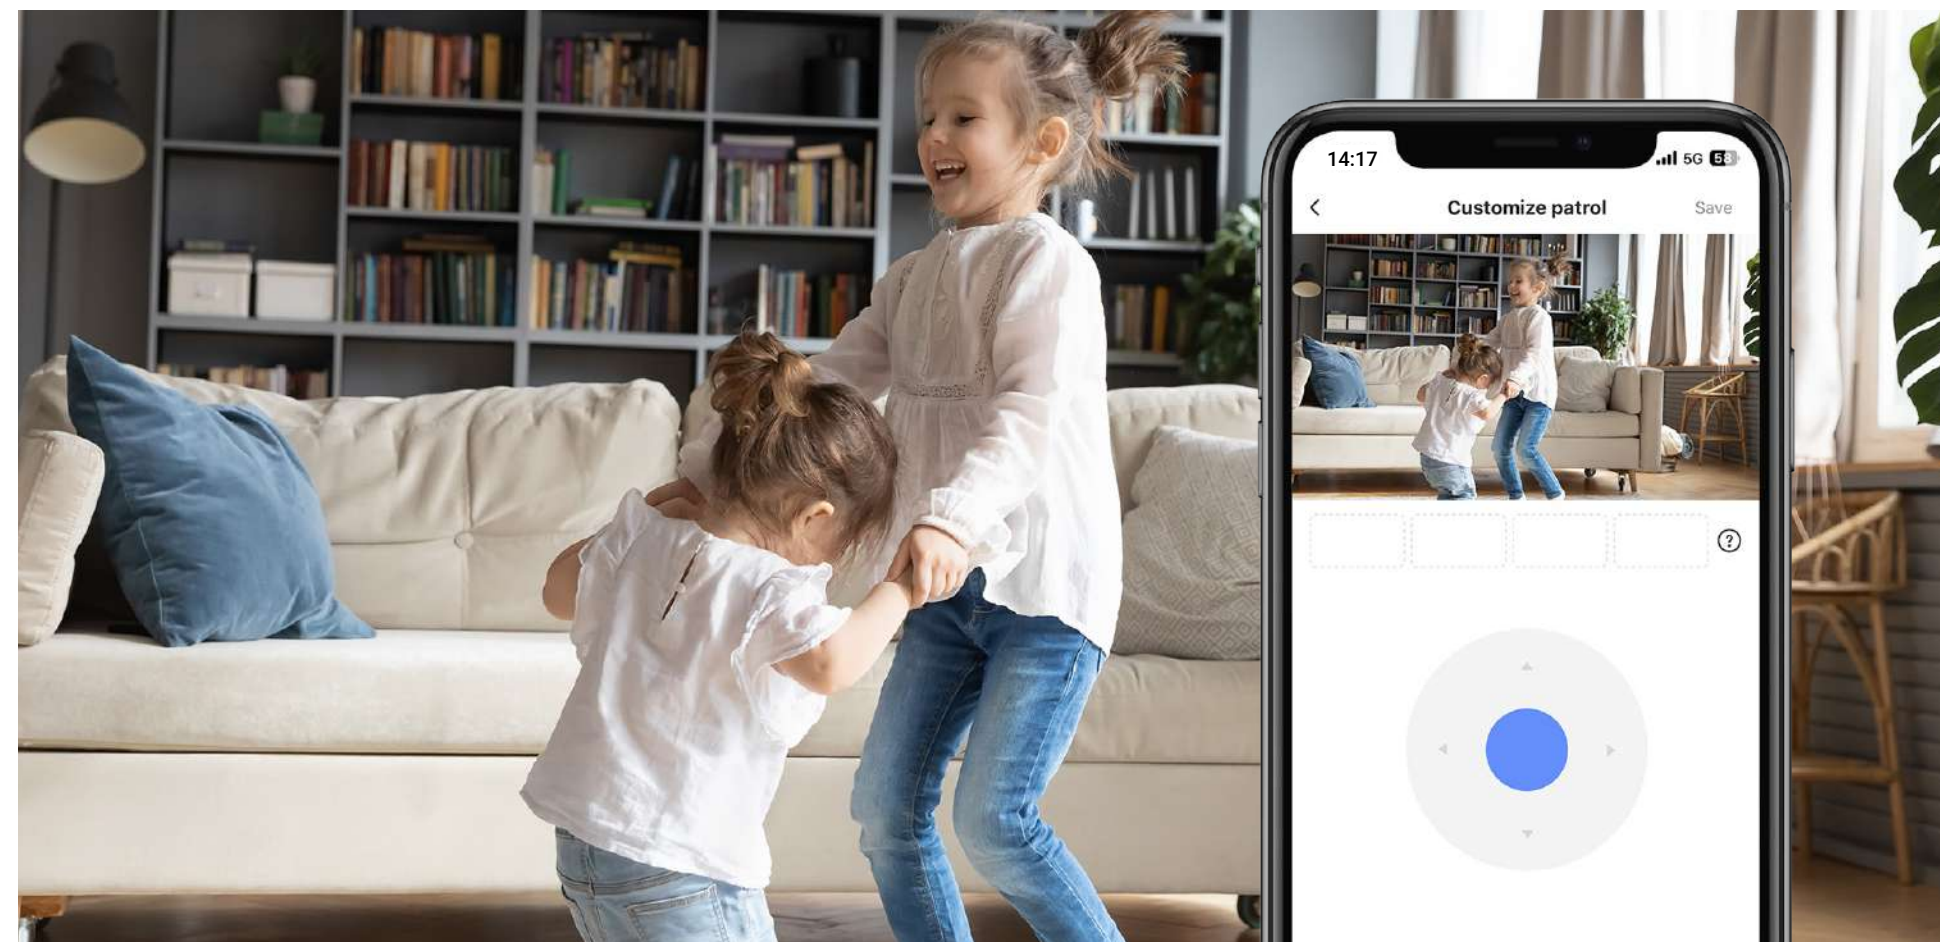

# Elevating visual protection in every angle

The H6c Pro unveils a panoramic vision over your indoor domain. It can deftly rotate to capture every detail in your room, such as the position of your little kids or your flurry pets, protecting your home from day to night.

## Get the notifications that matter

---

A lot of activities go on inside your home. Don't want to get alerted repeatedly when your curtains flutter in the wind? The H6c Pro is smart enough to identify human activities in particular. You can choose to get alerted only when somebody is detected on camera.

## Auto-tracking keeps you informed

---

Powered by advanced human motion detection, the H6c Pro swiftly locks onto people's behaviors, rotating to track their ongoing activities. Be it your parents' steps or your toddlers' playful moves, this camera ensures no lively scene goes unnoticed.

## Connect to your loved ones

Stay connected with your families is of great significance. No worries if your baby cries, this smart camera keeps you informed. What's more, a simple tap on the camera is all it takes when your elderly parents need to reach out to you, which is the simplest way to start a video call.